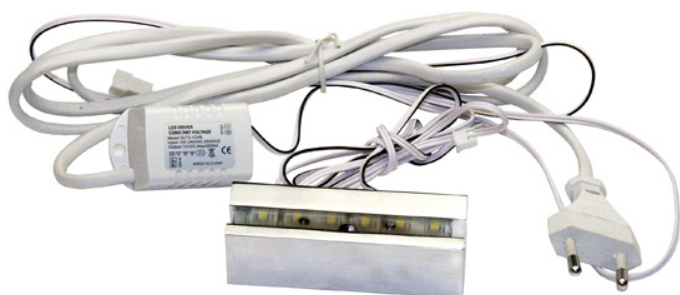

PRODUCT SHEET

Description:

Alu Clamp 80mm Chrome Pl, W/White LED Light

Item number:

22.11.300-0

Units	Box	Carton	HS Code	Barcode
Set	1	8	9405119090	
				5704866103688

SISO A/S

Mileparken 11
DK-2740 Skovlunde
Denmark
VAT: DK 24786013