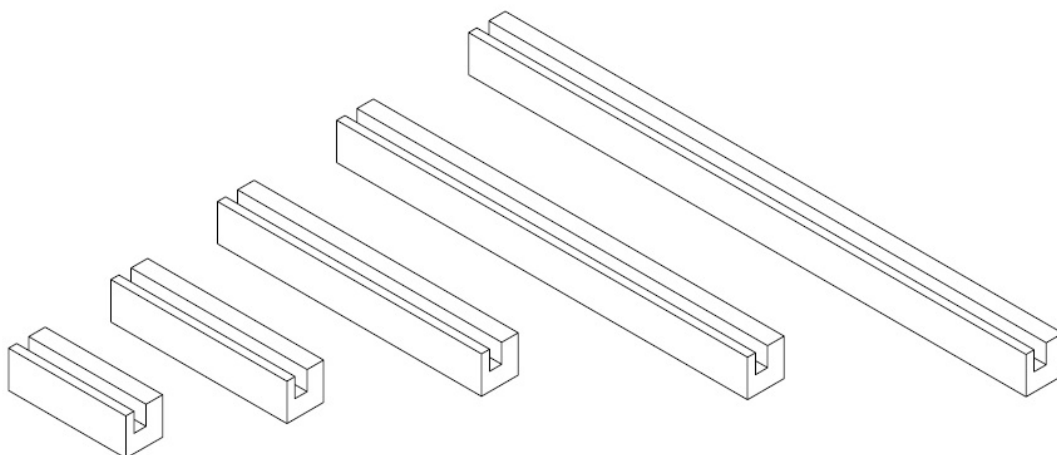

PRODUCT SHEET

Description:

Alu Clamp 80mm Chrome Pl, W/White LED Light

Item number:

22.11.300-0

Units	Box	Carton	HS Code	Barcode
Set	1	8	9405119090	
				5704866103688

SISO A/S

Mileparken 11
DK-2740 Skovlunde
Denmark
VAT: DK 24786013