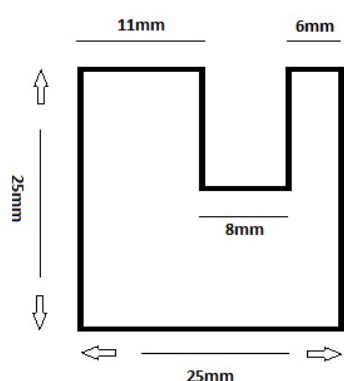

PRODUCT SHEET

Description:

Alu Clamp 80mm Chrome Pl, W/White LED Light

Item number:

22.11.300-0

Units	Box	Carton	HS Code	Barcode
Set	1	8	9405119090	
				5704866103688

SISO A/S

Mileparken 11
DK-2740 Skovlunde
Denmark
VAT: DK 24786013